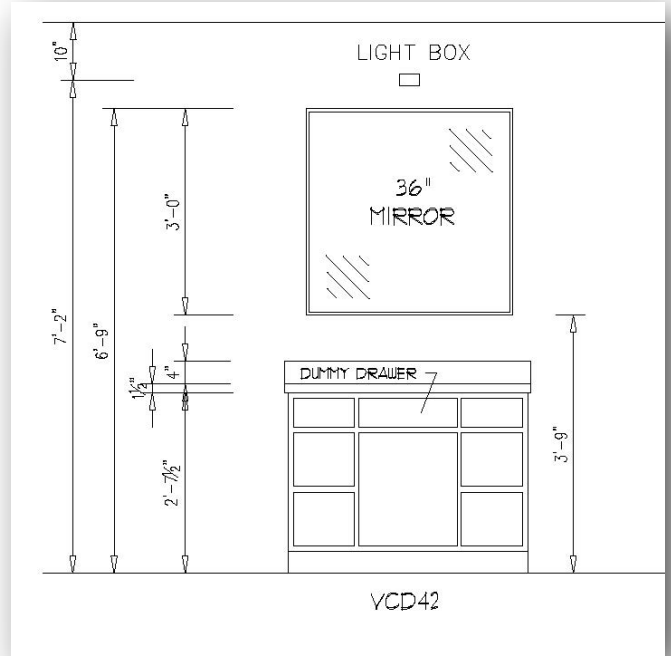

upgrade

#R255024 TRI-VIEW RECESSED

24" x 24" DEPTH 5"

#R255036 TRI-VIEW RECESSED

36" x 28 1/4" DEPTH 5"

DOOR SWING
ILLUSTRATION

The following pages will show Excel Homes typical vanity sizes and the corresponding mirror sizes, placement and light location.

24" VANITY W 18" MIRROR

30" VANITY W 24" MIRROR

Mirrors

excel
HOMES

upgrade

36" VANITY W 30" MIRROR

42" VANITY W 36" MIRROR

48" VANITY W 42" MIRROR

60" VANITY W 54" MIRROR