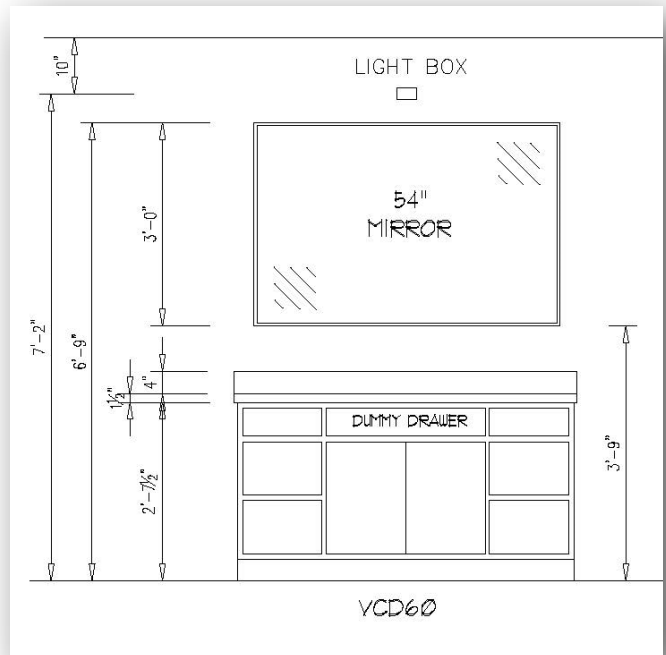

Medicine Cabinets And Mirrors

Medicine Cabinets

excel
HOMES

standard

RECESSED BEVELED EDGE

16" X 22"

Medicine Cabinets

excel
HOMES

upgrade

#R255024 TRI-VIEW RECESSED

24" x 24" DEPTH 5"

#R255036 TRI-VIEW RECESSED

36" x 28 1/4" DEPTH 5"

DOOR SWING
ILLUSTRATION

The following pages will show Excel Homes typical vanity sizes and the corresponding mirror sizes, placement and light location.

24" VANITY W 18" MIRROR

30" VANITY W 24" MIRROR

Mirrors

excel
HOMES

upgrade

36" VANITY W 30" MIRROR

42" VANITY W 36" MIRROR

48" VANITY W 42" MIRROR

60" VANITY W 54" MIRROR