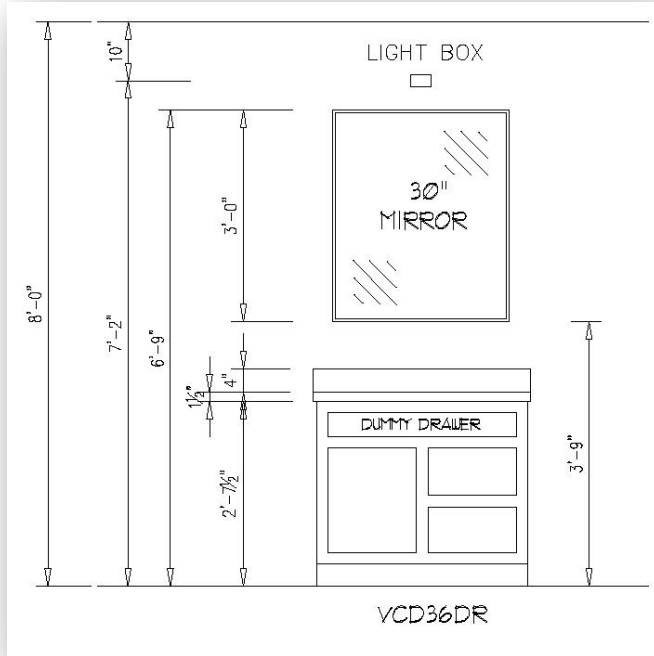

upgrade

#R255024 TRI-VIEW RECESSED

24" x 24" DEPTH 5"

#R255036 TRI-VIEW RECESSED

36" x 28 1/4" DEPTH 5"

DOOR SWING
ILLUSTRATION

The following pages will show Excel Homes typical vanity sizes and the corresponding mirror sizes, placement and light location.

24" VANITY W 18" MIRROR

30" VANITY W 24" MIRROR

Mirrors

excel
HOMES

upgrade

36" VANITY W 30" MIRROR

42" VANITY W 36" MIRROR

48" VANITY W 42" MIRROR

60" VANITY W 54" MIRROR