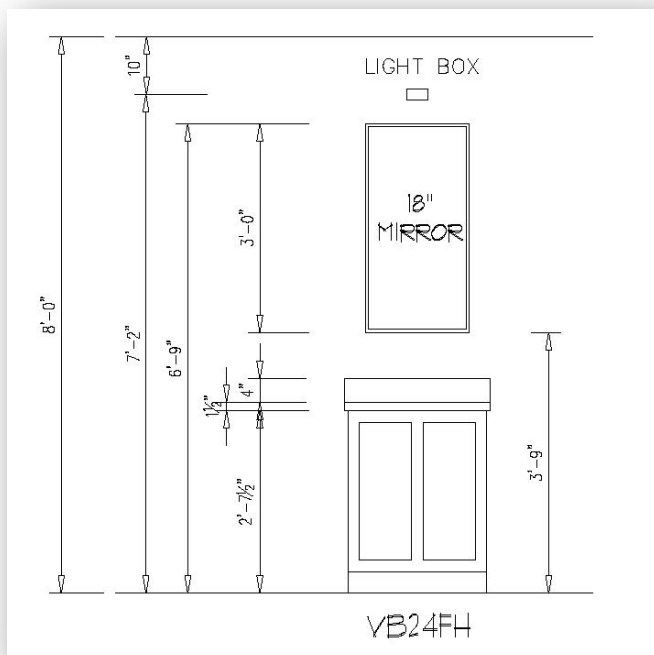

Medicine Cabinets And Mirrors

Medicine Cabinets

excel
HOMES

standard

RECESSED BEVELED EDGE

16" X 22"

Medicine Cabinets

excel
HOMES

upgrade

#R255024 TRI-VIEW RECESSED

24" x 24" DEPTH 5"

#R255036 TRI-VIEW RECESSED

36" x 28 1/4" DEPTH 5"

DOOR SWING
ILLUSTRATION

The following pages will show Excel Homes typical vanity sizes and the corresponding mirror sizes, placement and light location.

24" VANITY W 18" MIRROR

30" VANITY W 24" MIRROR

Mirrors

excel
HOMES

upgrade

36" VANITY W 30" MIRROR

42" VANITY W 36" MIRROR

48" VANITY W 42" MIRROR

60" VANITY W 54" MIRROR