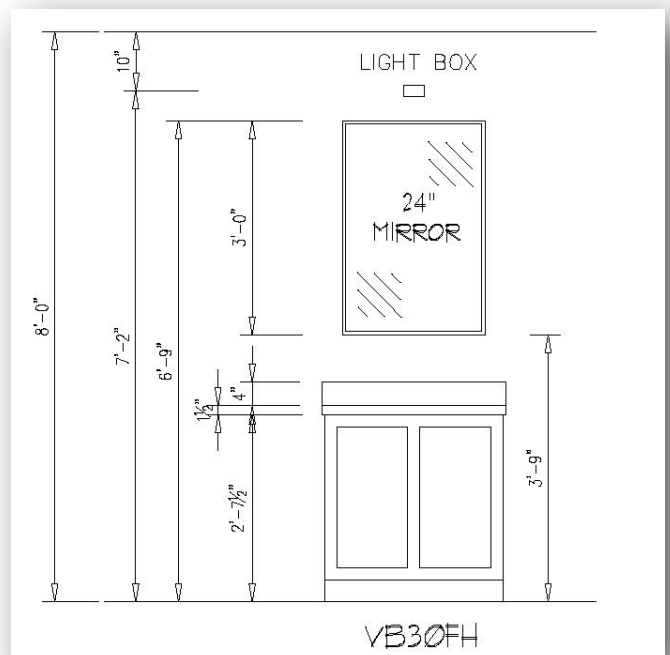

Medicine Cabinets And Mirrors

Medicine Cabinets

excel
HOMES

standard

RECESSED BEVELED EDGE

16" X 22"

Medicine Cabinets

excel
HOMES

upgrade

#R255024 TRI-VIEW RECESSED

24" x 24" DEPTH 5"

#R255036 TRI-VIEW RECESSED

36" x 28 1/4" DEPTH 5"

DOOR SWING
ILLUSTRATION

The following pages will show Excel Homes typical vanity sizes and the corresponding mirror sizes, placement and light location.

24" VANITY W 18" MIRROR

30" VANITY W 24" MIRROR

Mirrors

excel
HOMES

upgrade

36" VANITY W 30" MIRROR

42" VANITY W 36" MIRROR

48" VANITY W 42" MIRROR

60" VANITY W 54" MIRROR