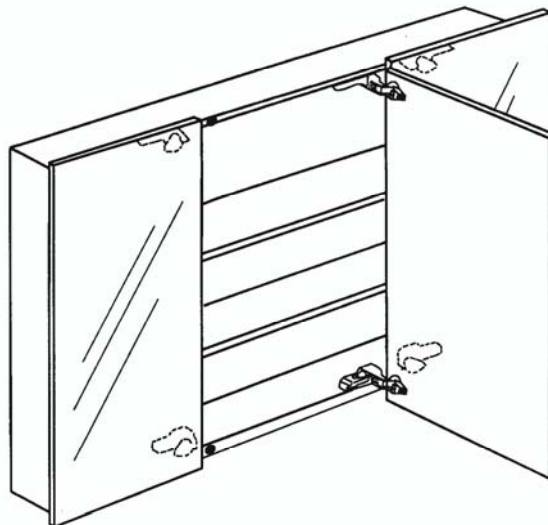

upgrade

#R255024 TRI-VIEW RECESSED

24" x 24" DEPTH 5"

#R255036 TRI-VIEW RECESSED

36" x 28 1/4" DEPTH 5"

DOOR SWING
ILLUSTRATION

The following pages will show Excel Homes typical vanity sizes and the corresponding mirror sizes, placement and light location.

60" VANITY W 54" MIRROR