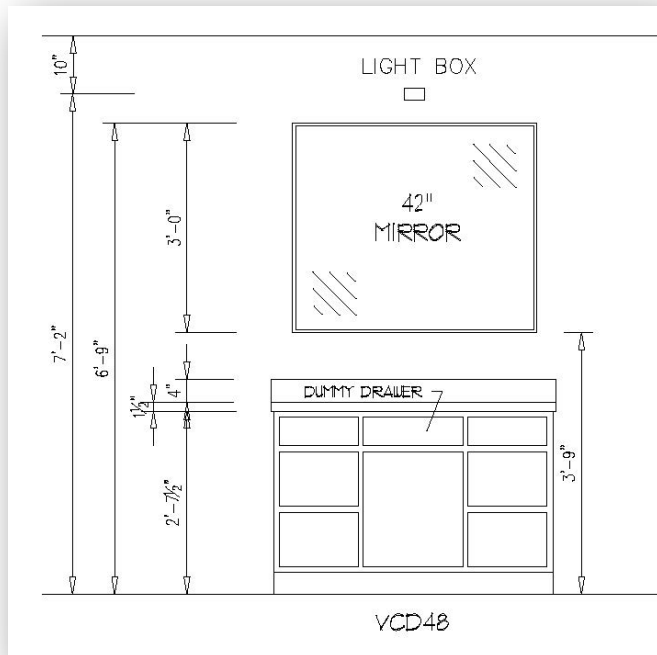

Medicine Cabinets And Mirrors

Medicine Cabinets

excel
HOMES

standard

RECESSED BEVELED EDGE

16" X 22"

Medicine Cabinets

excel
HOMES

upgrade

#R255024 TRI-VIEW RECESSED

24" x 24" DEPTH 5"

#R255036 TRI-VIEW RECESSED

36" x 28 1/4" DEPTH 5"

DOOR SWING
ILLUSTRATION

The following pages will show Excel Homes typical vanity sizes and the corresponding mirror sizes, placement and light location.

24" VANITY W 18" MIRROR

30" VANITY W 24" MIRROR

Mirrors

excel
HOMES

upgrade

36" VANITY W 30" MIRROR

42" VANITY W 36" MIRROR

48" VANITY W 42" MIRROR

60" VANITY W 54" MIRROR