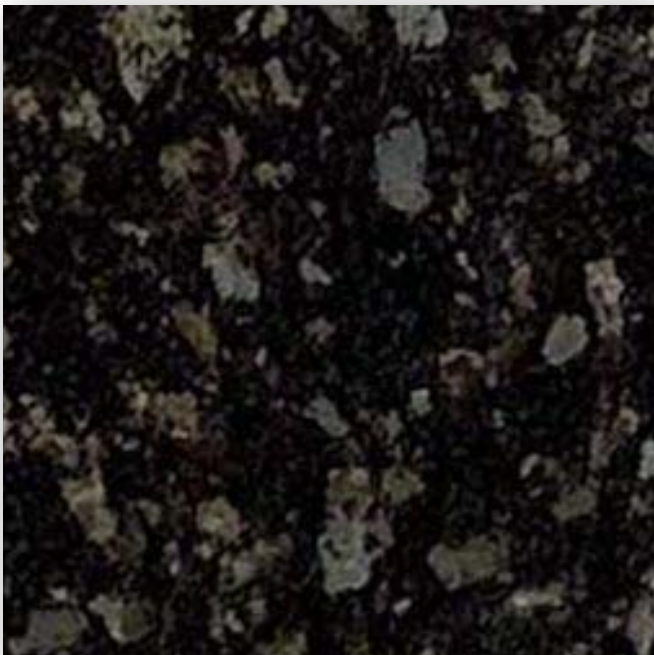

GIALLO FIORITO

Giallo Fiorito:

This is a medium variation granite of blacks and yellows.

Upgrade #2 Color Selections

ORNAMENTAL

Ornamental:

This granite is from Brazil and is a primarily yellow stone with flecks of brown, black and beige.

STEEL GRAY

Steel Gray:

This granite is from India and is a low variation durable granite with shades of grays and small flecks of lighter grays.

Upgrade #2 Color Selections

TAN BROWN

Tan Brown:

This granite is primarily brown with black and gray flecks.