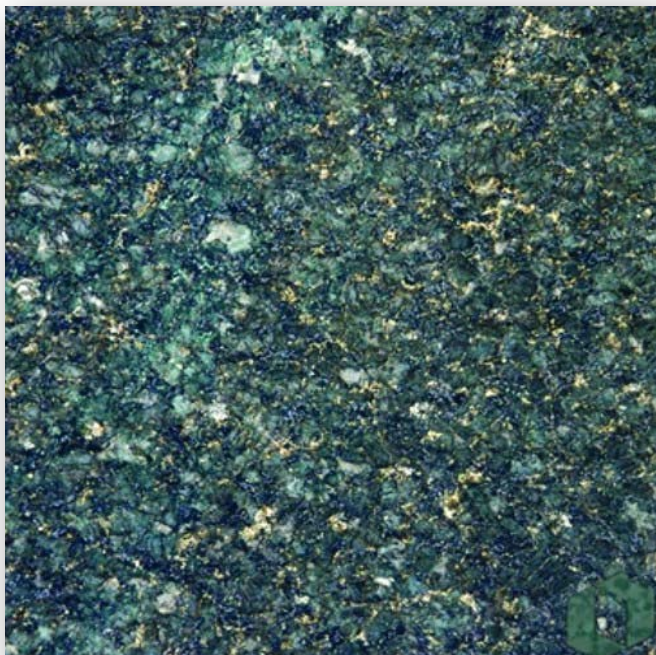

To aid with your granite choice, Excel has added a board of our granite offerings on the Excel Homes Pinterest page. On this board, you can view multiple slabs of the granites offered in order to see typical variations which can be found between slabs of the same type of stone. Typically, the slab photos show unpolished stone, which will look dull and lighter than the polished countertop samples.

Upgrade #1 Color Selections

BAINBROOK BROWN

Bainbrook Brown:

This is a brown medium variation granite with hints of cream, gray and black flecks.

UBA TUBA

Ubatuba:

This granite is from Brazil and is a finely textured granite featuring black, gold, gray and green speckles.

STEEL GRAY

Steel Gray:

This granite is from India and is a low variation durable granite with shades of grays and small flecks of lighter grays.

Upgrade #2 Color Selections

TAN BROWN

Tan Brown:

This granite is primarily brown with black and gray flecks.

BLACK GALAXY

Black Galaxy:

This is a mostly black granite with small gold and white flecks.

Upgrade #3 Color Selections

BLUE PEARL

Blue Pearl:

This granite is from Norway and features shades of blues, grays and some beige.