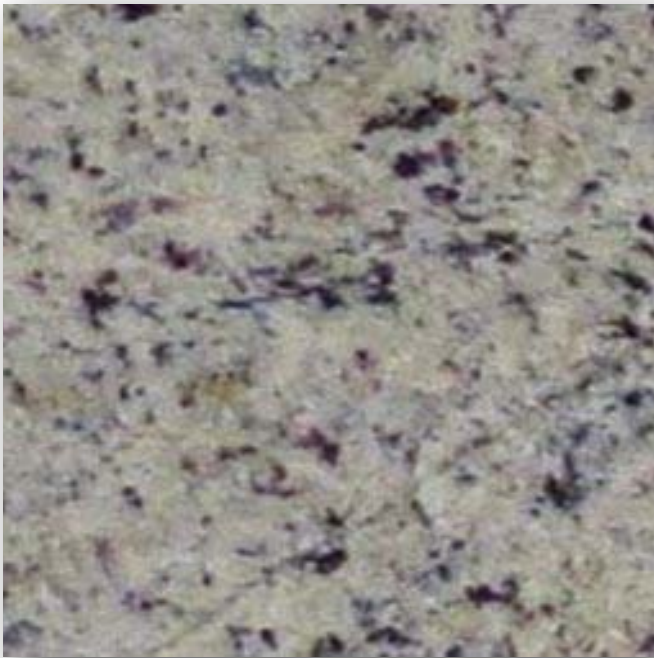

Upgrade #1 Color Selections

BAINBROOK BROWN

Bainbrook Brown:

This is a brown medium variation granite with hints of cream, gray and black flecks.

UBA TUBA

Ubatuba:

This granite is from Brazil and is a finely textured granite featuring black, gold, gray and green speckles.

Upgrade #2 Color Selections

CREMA JULIA

Crema Julia:

This is a pink colored granite with medium to gross grain and a fairly uniform background. It presents quite large pink colored areas, as well as some smaller areas with brown, white and black colors.

STEEL GRAY

Steel Gray:

This granite is from India and is a low variation durable granite with shades of grays and small flecks of lighter grays.

Upgrade #2 Color Selections

TAN BROWN

Tan Brown:

This granite is primarily brown with black and gray flecks.

BLACK GALAXY

Black Galaxy:

This is a mostly black granite with small gold and white flecks.

Upgrade #3 Color Selections

BLUE PEARL

Blue Pearl:

This granite is from Norway and features shades of blues, grays and some beige.