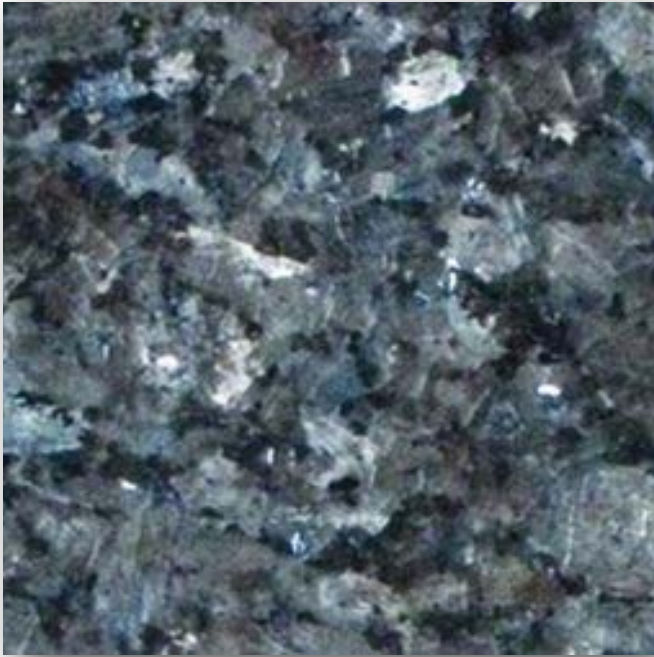

GIALLO FIORITO

Giallo Fiorito:

This is a medium variation granite of blacks and yellows.

Upgrade #2 Color Selections

ORNAMENTAL

Ornamental:

This granite is from Brazil and is a primarily yellow stone with flecks of brown, black and beige.

STEEL GRAY

Steel Gray:

This granite is from India and is a low variation durable granite with shades of grays and small flecks of lighter grays.

Upgrade #2 Color Selections

TAN BROWN

Tan Brown:

This granite is primarily brown with black and gray flecks.

WHITE MIST

White Mist:

This granite is from Brazil and features shades of white, dark grays and black speckling with low variation in pattern.

Upgrade #3 Color Selections

ANDROMEDA

Andromeda:

From brilliant white granites to subdued off-white hues, some of these surfaces include a sprinkling of reflective mineral embedded in black and white granite, while others feature beige, brown and gold intermixed in a white background.

BLACK GALAXY

Black Galaxy:

This is a mostly black granite with small gold and white flecks.

Upgrade #3 Color Selections

BLUE PEARL

Blue Pearl:

This granite is from Norway and features shades of blues, grays and some beige.