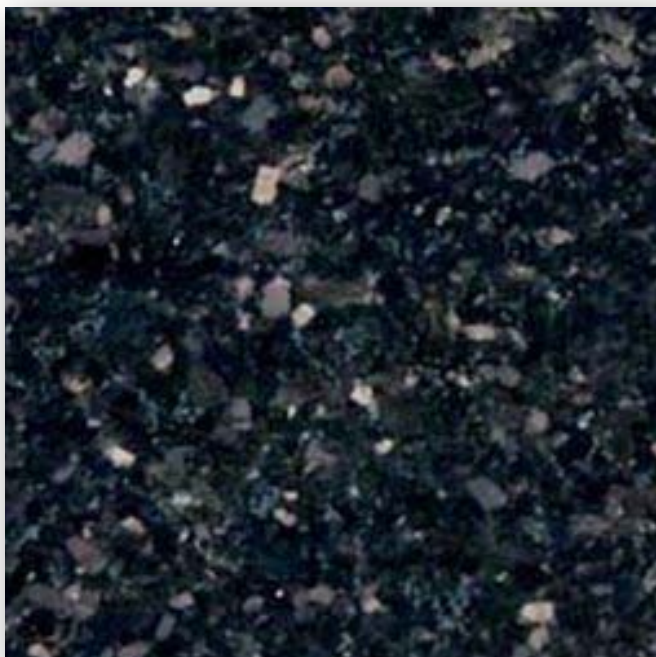

STEEL GRAY

Steel Gray:

This granite is from India and is a low variation durable granite with shades of grays and small flecks of lighter grays.

Upgrade #2 Color Selections

TAN BROWN

Tan Brown:

This granite is primarily brown with black and gray flecks.

WHITE MIST

White Mist:

This granite is from Brazil and features shades of white, dark grays and black speckling with low variation in pattern.

Upgrade #3 Color Selections

ANDROMEDA

Andromeda:

From brilliant white granites to subdued off-white hues, some of these surfaces include a sprinkling of reflective mineral embedded in black and white granite, while others feature beige, brown and gold intermixed in a white background.

BLACK GALAXY

Black Galaxy:

This is a mostly black granite with small gold and white flecks.

Upgrade #3 Color Selections

BLUE PEARL

Blue Pearl:

This granite is from Norway and features shades of blues, grays and some beige.