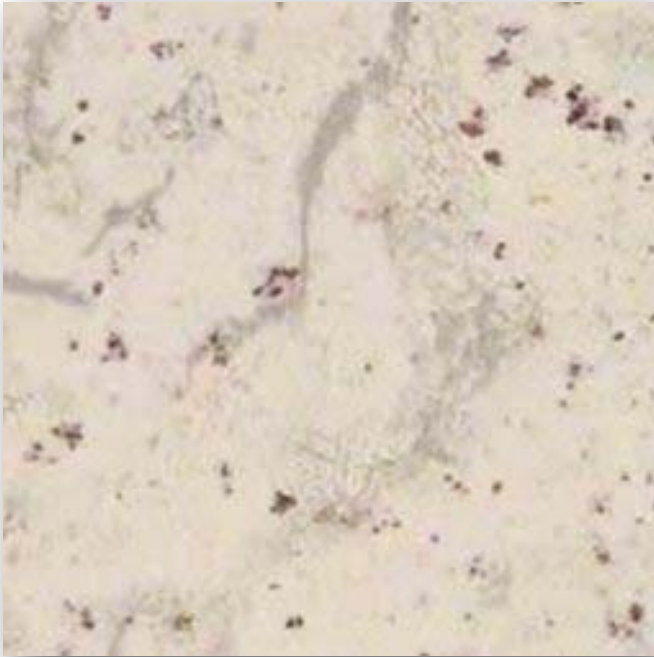

GIALLO FIORITO

Giallo Fiorito:

This is a medium variation granite of blacks and yellows.

Upgrade #2 Color Selections

ORNAMENTAL

Ornamental:

This granite is from Brazil and is a primarily yellow stone with flecks of brown, black and beige.

STEEL GRAY

Steel Gray:

This granite is from India and is a low variation durable granite with shades of grays and small flecks of lighter grays.

Upgrade #2 Color Selections

TAN BROWN

Tan Brown:

This granite is primarily brown with black and gray flecks.

WHITE MIST

White Mist:

This granite is from Brazil and features shades of white, dark grays and black speckling with low variation in pattern.

Upgrade #3 Color Selections

ANDROMEDA

Andromeda:

From brilliant white granites to subdued off-white hues, some of these surfaces include a sprinkling of reflective mineral embedded in black and white granite, while others feature beige, brown and gold intermixed in a white background.

BLACK GALAXY

Black Galaxy:

This is a mostly black granite with small gold and white flecks.

Upgrade #3 Color Selections

BLUE PEARL

Blue Pearl:

This granite is from Norway and features shades of blues, grays and some beige.