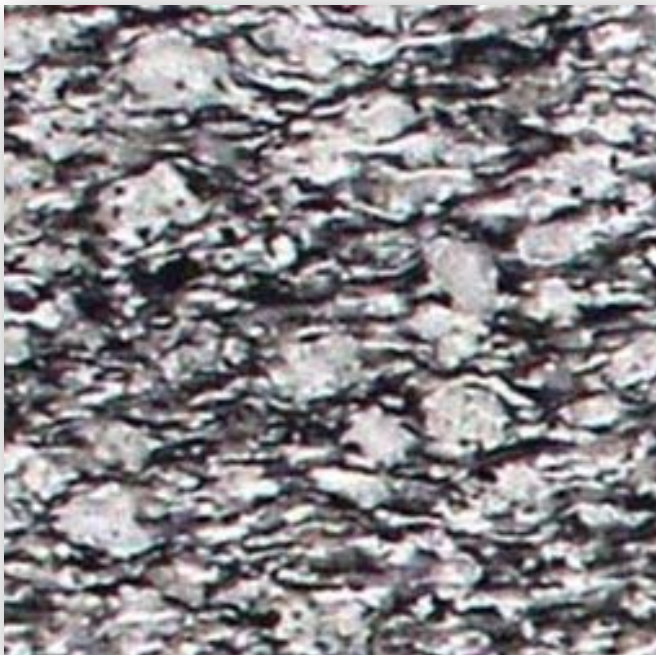

STEEL GRAY

Steel Gray:

This granite is from India and is a low variation durable granite with shades of grays and small flecks of lighter grays.

Upgrade #2 Color Selections

TAN BROWN

Tan Brown:

This granite is primarily brown with black and gray flecks.

WHITE MIST

White Mist:

This granite is from Brazil and features shades of white, dark grays and black speckling with low variation in pattern.

Upgrade #3 Color Selections

ANDROMEDA

Andromeda:

From brilliant white granites to subdued off-white hues, some of these surfaces include a sprinkling of reflective mineral embedded in black and white granite, while others feature beige, brown and gold intermixed in a white background.

BLACK GALAXY

Black Galaxy:

This is a mostly black granite with small gold and white flecks.

Upgrade #3 Color Selections

BLUE PEARL

Blue Pearl:

This granite is from Norway and features shades of blues, grays and some beige.